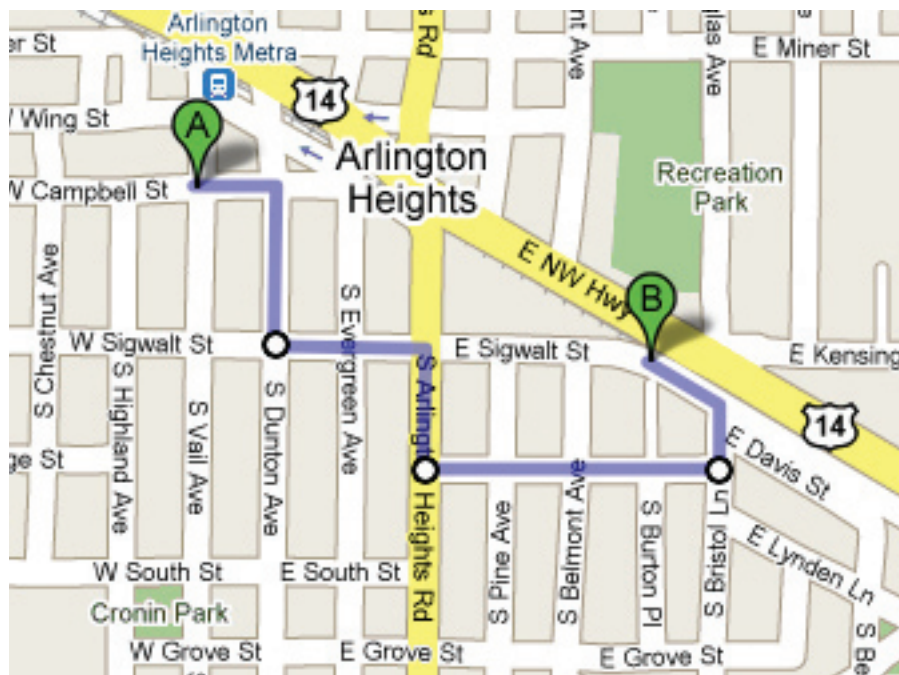

METROPOLIS

P E R F O R M I N G A R T S C E N T R E

BUS PARKING INFORMATION

For your convenience, and to avoid receiving parking tickets, please follow the directions below to the Village's **designated bus parking area on Davis St.** Although there are "No Parking" signs along this street, this is the designated place for buses to park. **Note:** If your bus will fit in one parking space, feel free to use the free street parking along Campbell St.

Unloading/Loading Buses: The Village of Arlington Heights requires that all buses leave two car lengths open between them when unloading or loading passengers.

From Metropolis (point A above):

Head east on Campbell St. toward Vail St.

Right on Dunton Ave.

Left on Sigwalt St.

Right on Arlington Heights Rd.

Left on George St.

Left on Bristol Ln.

Left on Davis St./Sigwalt St.

Park on Davis St./Sigwalt St. next to the railroad tracks